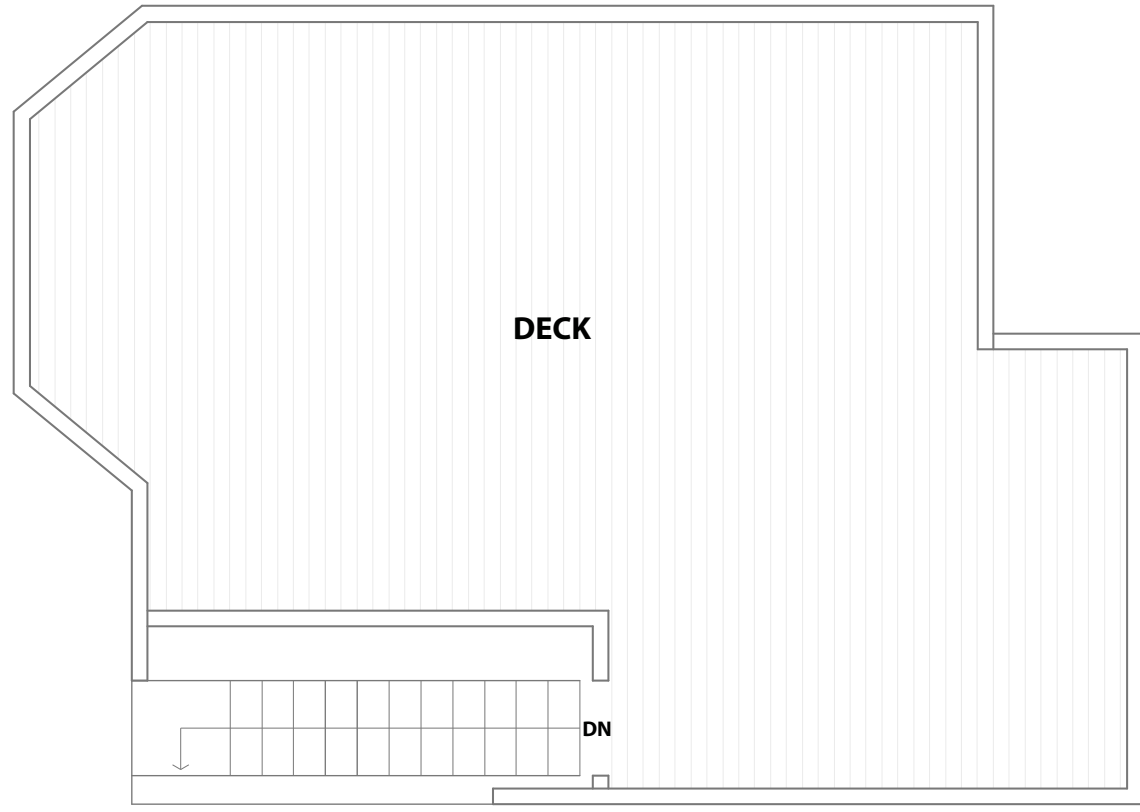

805-807 HAMPSHIRE STREET

SAN FRANCISCO, CALIFORNIA

MAIN LEVEL #807

MAIN LEVEL #805

LOWER LEVEL #805