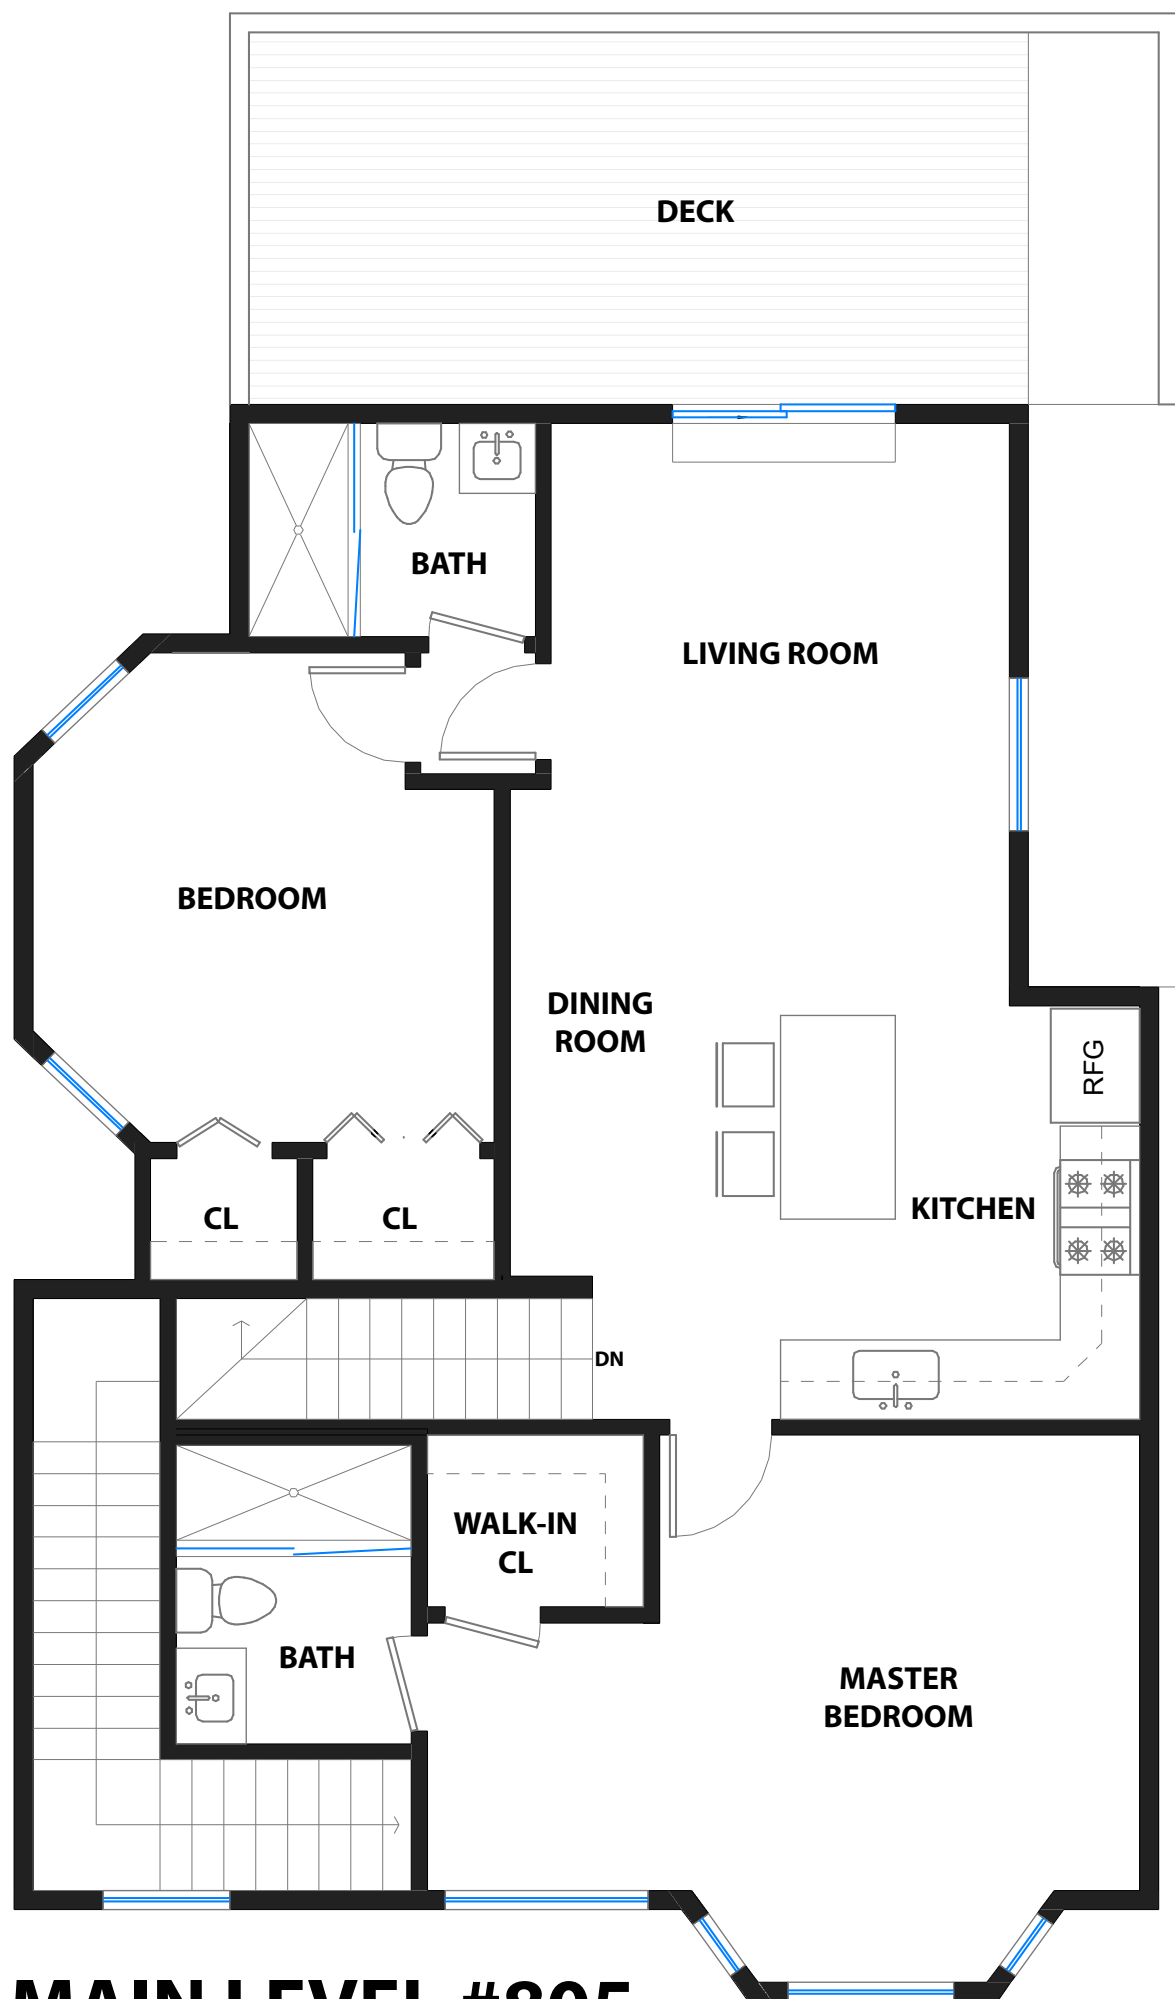

805-807 HAMPSHIRE STREET

SAN FRANCISCO, CALIFORNIA

MAIN LEVEL #807

MAIN LEVEL #805

LOWER LEVEL #805