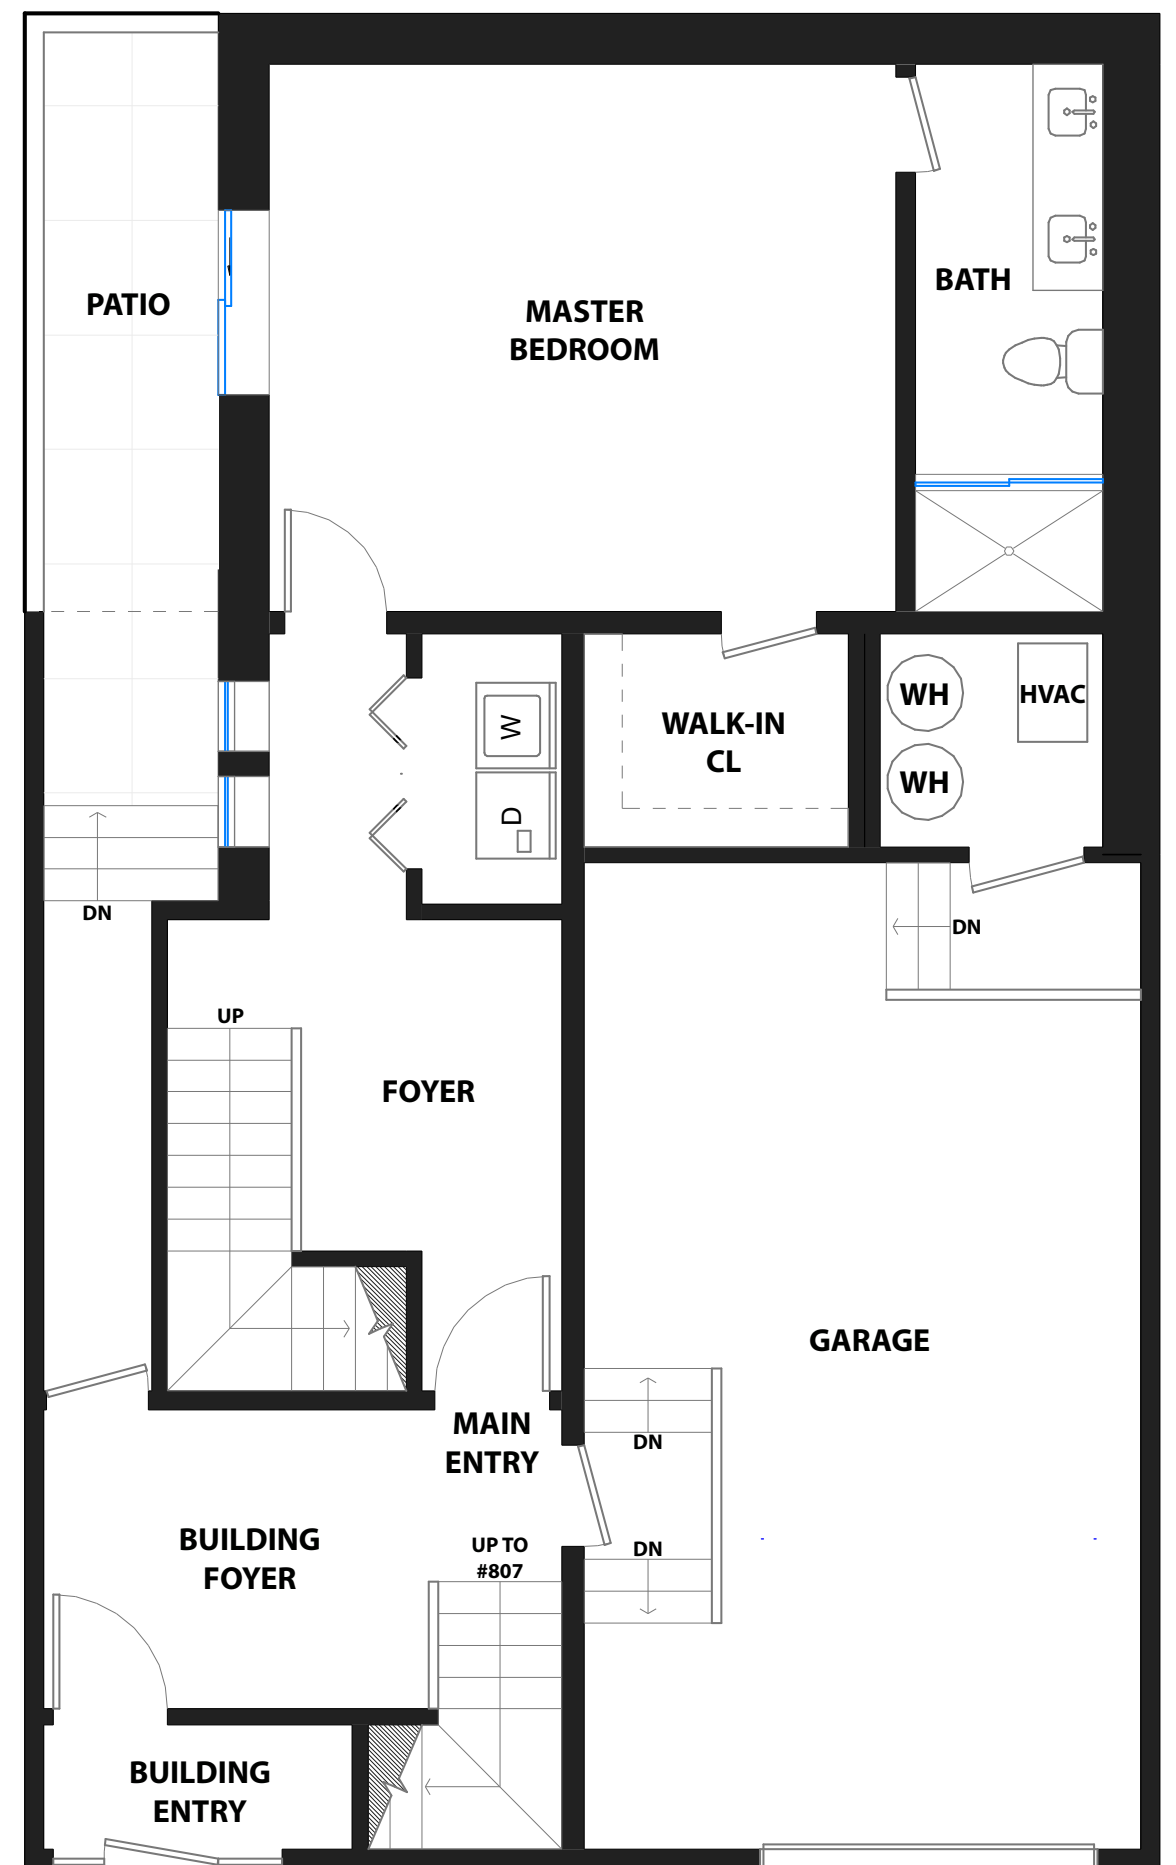

805-807 HAMPSHIRE STREET

SAN FRANCISCO, CALIFORNIA

MAIN LEVEL #807

MAIN LEVEL #805

LOWER LEVEL #805