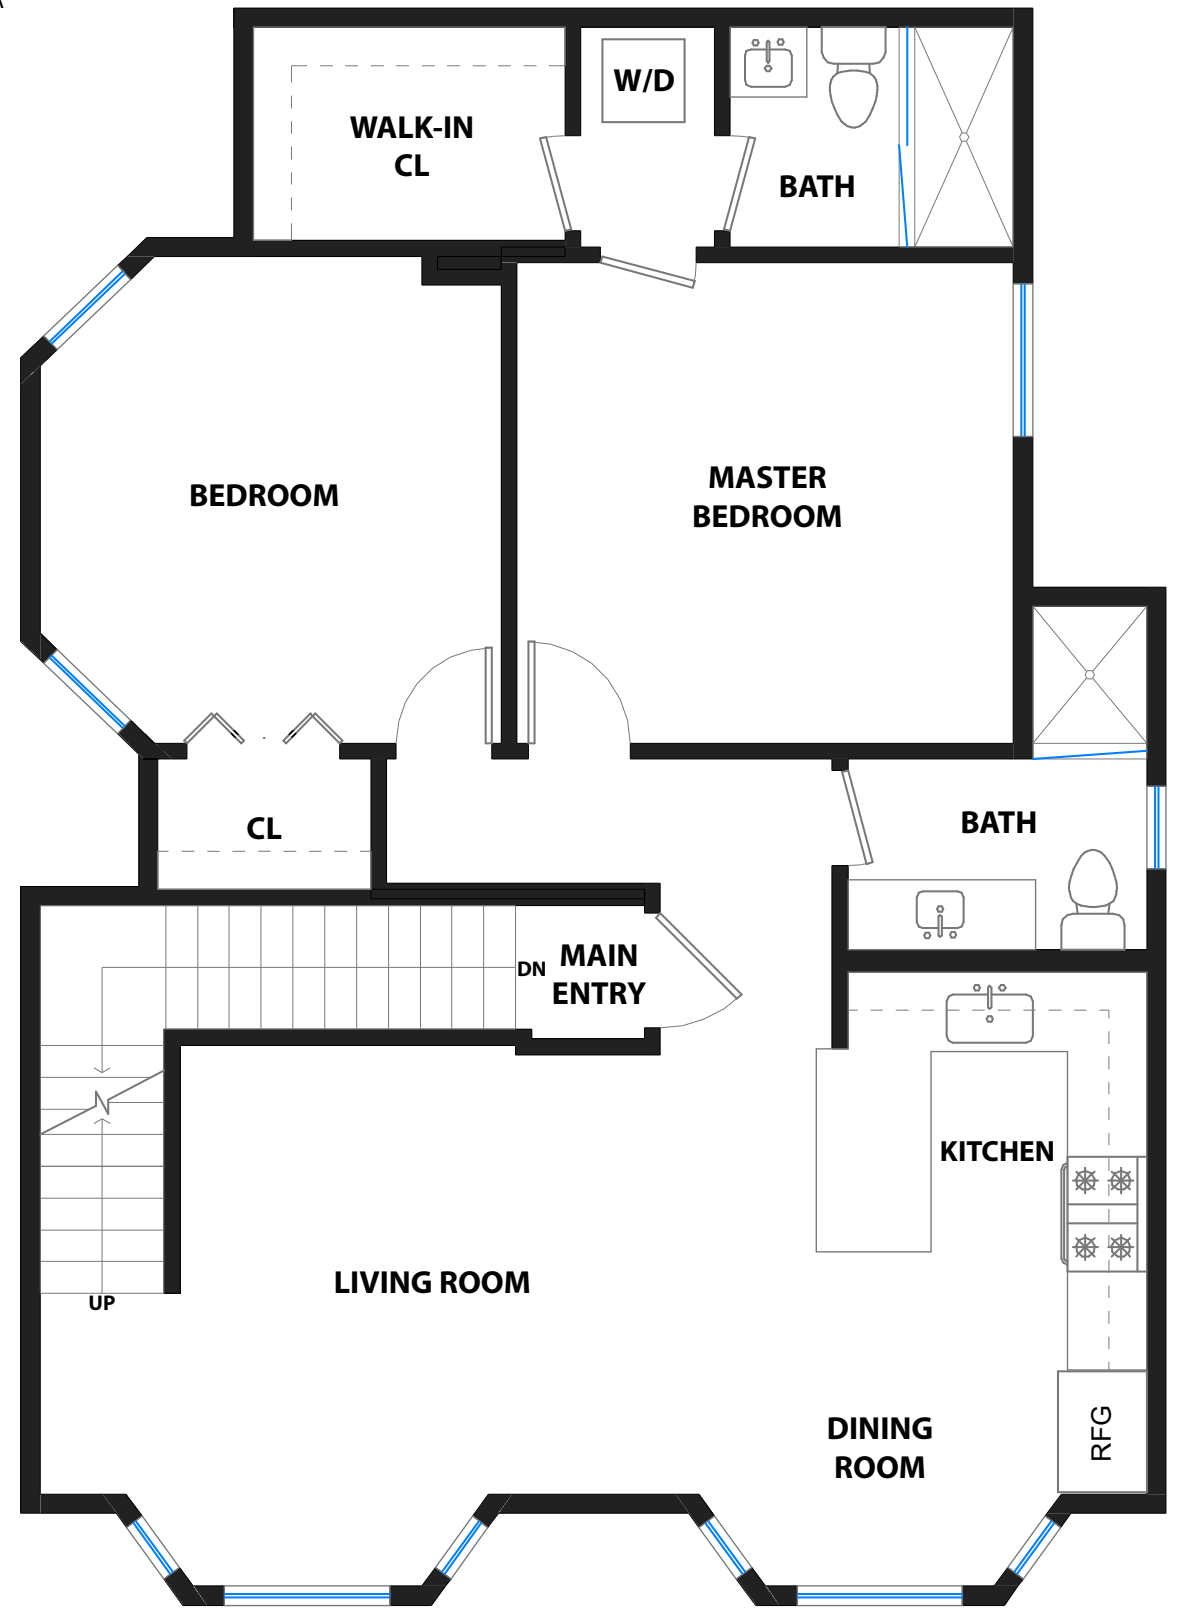

805-807 HAMPSHIRE STREET

SAN FRANCISCO, CALIFORNIA

MAIN LEVEL #807

MAIN LEVEL #805

LOWER LEVEL #805